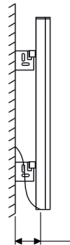

NOTUS V

NOTUS V

Material	Stock Finishes	Guarantee	Installation
Aluminium	PLS SEE COLOUR KEY CHART - Click for Link	2 Years	Vertical Horizontal

PRODUCT CODE	Height (mm) H	Width (mm) W	Sections n	Wall Distance D (mm)	Nett Weight (kg)	Fuel Type	Heat Outputs
							Watts
NTV 1800040004	1800	400	4	90-110	14.2	E	1200
NTV 0600060006	600	600	6	90-110	6.8	E	720
NTV 0600100010	600	1000	10	90-110	11.4	E	1200
NTV 0600140014	600	1400	14	90-110	15.9	E	1680
NVS 1800040004	1800	400	4	90-110	14.2	E	1200
NVS 0600060006	600	600	6	90-110	6.8	E	720
NVS 0600100010	600	1000	10	90-110	11.4	E	1200
NVS 0600140014	600	1400	14	90-110	15.9	E	1680

Please add finishing code at the end of the product code

Code example : NTV 1800040004 TXA

Fuel type i.e., C: Central heating
E: Electrical heating
D: Dual heating (C+E)

A full range of made to order sizes available.

Please ask for details.

n = number of sections

Max. working temperature

Section width

Section depth

95 °C

100 mm

50.5 mm