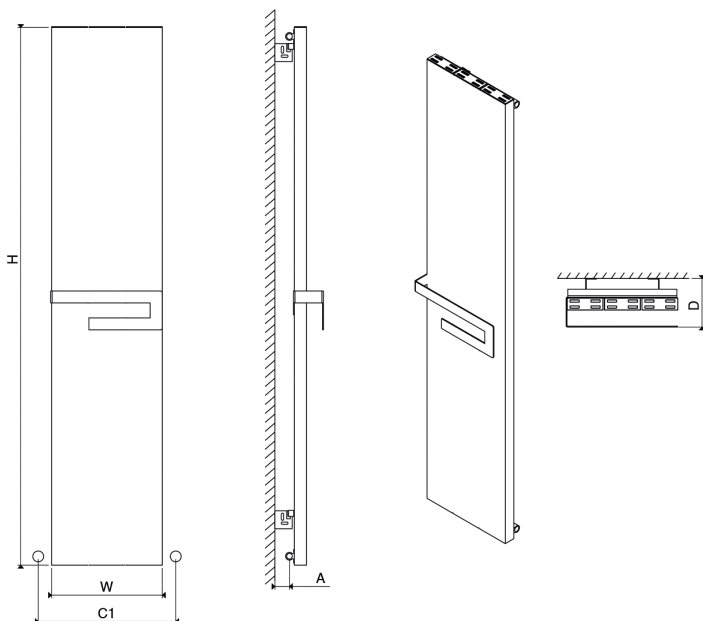

A full range of made to order sizes available.

Please ask for details.

Radiator width for made to order sizes (n x 125) - 5 mm

n = number of sections

Max. working pressure 10 bar

Max. working temperature 95 °C

Connections 1/2"

Section width 120 mm

Section depth 74 mm

Pipe center C1 W + 90 mm